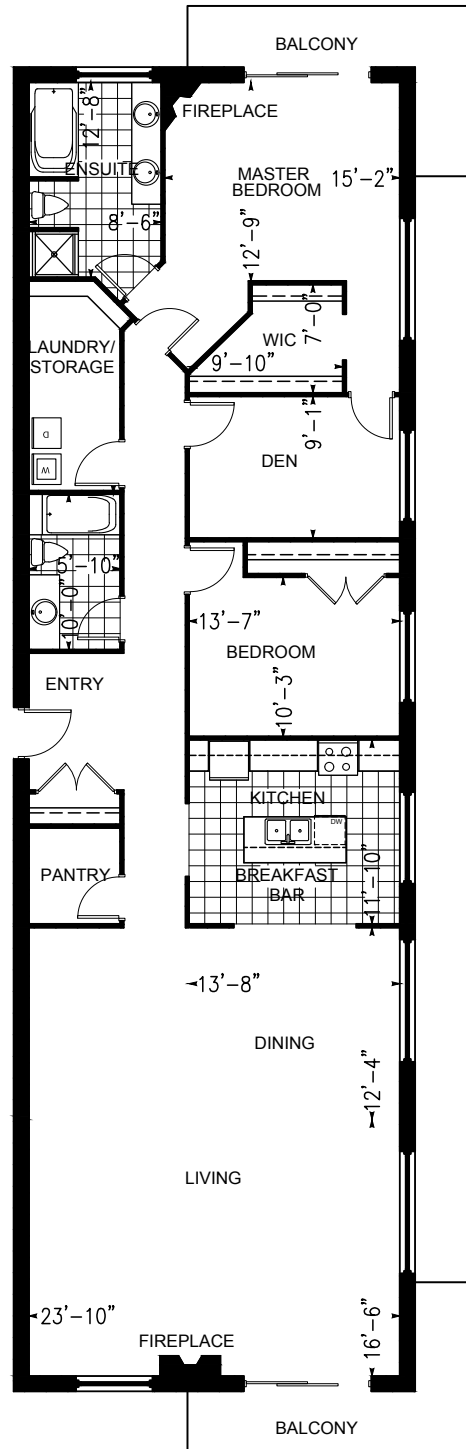

The Harriston

AT 500 RIDOUT

HARRIS

TWO BEDROOM+DEN SUITE
2155 sq.ft.

Dimensions shown for typical floorplans are not exact, actual sizes may vary. Please contact your leasing consultant for more information.